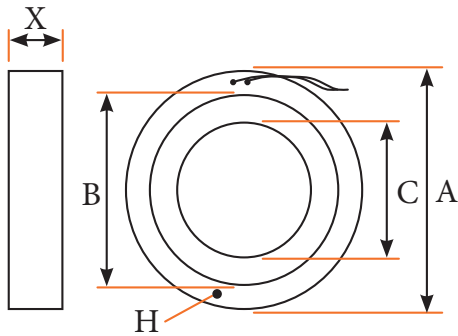

ZEXEL **QCC0255**

A: 105mm B: 65mm
C: 40mm X: 28mm
H: 02:30 12V
 DKS-17

CHEVROLET, JEEP, DODGE

ZEXEL **QCC0256**

A: 105mm B: 44mm
C: 66mm X: 36mm
H: 11:50 24V
 DKS17

SPECIAL VEHICLES

ZEXEL **QCC0257**

A: 121mm B: 79mm
C: 50mm X: 43mm
H: 02:30 12V
 TM31

SPECIAL VEHICLES

ZEXEL **QCC0258**

A: 105mm B: 65mm
C: 44mm X: 35mm
H: 12:00 24V
 TM21

SPECIAL VEHICLES

ZEXEL **QCC0259**

A: 111mm B: 66mm
C: 40mm X: 32mm
H: 02:30 12V
 TM21

SPECIAL VEHICLES

Numer/Number	A	B	C	X	H
QCC0052	86	59	45	32	05:00
QCC0053	86	59	45	32	05:00
QCC0089	86	59	45	33	05:30
QCC0100	86	59	45	33	05:30
QCC0095	86	59	45	34	06:30
QCC0250	86	59	45	34	05:30
QCC0055	86,2	57,1	45	33,3	05:30
QCC0082	86,2	58	45	35,5	05:30
QCC0136	87	59	40	25	06:00
QCC0032	87	60	40	25	06:00
QCC0059	87,1	62,1	39	26	-
QCC0248	88	58	45	33	04:00
QCC0064	88	59	42	33	12:00
QCC0252	88	59	45	33	09:00
QCC0161	91	58,8	40	27,4	06:00
QCC0139	91	58,8	45	31,6	10:00
QCC0212	91	61	45	27	10:00
QCC0050	91	61	45	29	02:30
QCC0209	91	62	42	25	06:00
QCC0177	91,2	61	45	29	02:30
QCC0157	91,5	61,5	42	25,3	05:00
QCC0156	91,6	62,4	45	24,2	10:00
QCC0010	91,8	60	45	26,6	10:00
QCC0172	91,8	60	45	26,6	10:00
QCC0105	92	55	40	24	07:30
QCC0020	92	60	45	26	10:00
QCC0009	92	60	45	27	10:30
QCC0213	92	60	45	27	10:00
QCC0015	92	62	39	25	06:00
QCC0153	92	62	42	25	06:00
QCC0210	92	62	45	24	10:00
QCC0017	92,6	71,5	51,8	32,1	-

Numer/Number	A	B	C	X	H
QCC0217	92,8	61,2	45	24,6	08:30
QCC0245	94,5	61	45	28	08:30
QCC0237	95	61	45	29	03:00
QCC0229	95	61	45	29	03:00
QCC0041	95	63,5	63,8	35,5	-
QCC0206	95	64	45	27	10:00
QCC0207	95	65	45	29	08:00
QCC0151	95,6	64	40	25	09:00
QCC0149	95,7	64	40	32,5	02:00
QCC0066	95,8	58,2	40	25	03:30
QCC0225	96	57	40	31	05:30
QCC0069	96	58	40	25	03:30
QCC0185	96	56	40	28	05:30
QCC0216	96	61	40	21	09:00
QCC0038	96	61	40	22	06:30
QCC0039	96	61	40	22	06:30
QCC0215	96	61	40	22	06:00
QCC0030	96	61	40	25	06:15
QCC0031	96	61	40	25	06:00
QCC0169	96	61	40	25	06:15
QCC0037	96	61	40	25	06:30
QCC0076	96	61	45	26	09:00
QCC0144	96	61	45	27,5	09:00
QCC0074	96	61	45	27,6	09:00
QCC0075	96	61	45	27,6	05:30
QCC0141	96	61	45	28	05:30
QCC0098	96	61	45	28	05:30
QCC0101	96	61	45	29	05:30
QCC0086	96	61	45	33	06:00
QCC0143	96	61	45	33	06:00
QCC0162	96	61	45	27,5	09:00
QCC0154	96	62	40	27	06:00

Numer/Number	A	B	C	X	H
12 V					
QCC0249	78	56	45	38	07:30
QCC0060	78	58	40	27	01:30
QCC0029	80	55	40	24,8	06:00
QCC0158	80	55	40	22	06:00
QCC0087	81	58	45	34	05:30
QCC0221	82	58	40	26	04:00
QCC0187	83	54	40	25	08:30
QCC0021	83	55	40	29	03:45
QCC0058	83	55,4	40	27,8	03:00
QCC0056	83	57	40	31	03:30
QCC0057	83	57,6	45	29,6	04:30
QCC0070	84	58	45	34,2	06:00 09:00
QCC0204	85	55	40	25	09:00
QCC0121	85	55	40	26	09:00
QCC0232	85	55	40	27	09:00
QCC0122	85	55	40	25	09:00
QCC0102	86	55	40	23	09:00
QCC0119	86	55	40	23	09:00
QCC0072	86	59	45	31	05:30
QCC0088	86	59	45	31	05:00