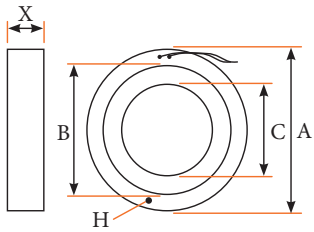

02

ELEKTROMAGNETISY CLUTCH COILS

BOCK QCC0001

A: 207mm B: 145mm
C: 145mm X: 34mm
H: - 24V
 FK4

SPECIAL VEHICLES

CALSONIC QCC0002

A: 96mm B: 64mm
C: 45mm X: 32mm
H: 10:30 12V
 CWV, CSE, CSV

BMW

CALSONIC QCC0003

A: 101mm B: 66mm
C: 45mm X: 28mm
H: 01:15 12V
 DMV615M, CWV, DCS-17, KC-88

NISSAN, RENAULT

CALSONIC QCC0004

A: 101mm B: 66mm
C: 45mm X: 26mm
H: 03:45 12V
 DMV615M, CWV, CSV

NISSAN

CALSONIC QCC0005

A: 101mm B: 66mm
C: 40mm X: 28mm
H: 02:00 12V

NISSAN

CALSONIC QCC0006

A: 101mm B: 66mm
C: 45mm X: 26mm
H: 06:15 12V
 CR-14

SUBARU

CALSONIC QCC0007

A: 96mm B: 64mm
C: 45mm X: 32mm
H: 06:15 12V
 CR-14

NISSAN

CALSONIC QCC0008

A: 103mm B: 72mm
C: 50mm X: 30mm
H: 02:50 12V
 CR-08, CR-14, CWV

NISSAN

CALSONIC QCC0009

A: 92mm B: 60mm
C: 45mm X: 27mm
H: 10:30 12V
 CSV

NISSAN, RENAULT

DELPHI QCC0010

A: 92mm B: 60mm
C: 45mm X: 27mm
H: 10:00 12V
 CVC

CHEVROLET, FIAT, GM, HONDA, OPEL, ...

DELPHI QCC0011

A: 103mm B: 72mm
C: 52mm X: 36mm
H: - 12V
 DVI14, V5

CADILLAC, CHEVROLET, DAEWOO, ...

DELPHI QCC0012

A: 103mm B: 72mm
C: 52mm X: 36mm
H: - 12V
 V5, HD6, DA6

GM, JAGUAR, NISSAN, OPEL, RENAULT ...

DELPHI QCC0013

A: 96mm B: 63mm
C: 45mm X: 27mm
H: 10:00 12V
 CVC

RENAULT

DELPHI QCC0014

A: 100mm B: 66mm
C: 45mm X: 25mm
H: 10:00 12V
 CVC

NISSAN, RENAULT

DELPHI QCC0015

A: 92mm B: 62mm
C: 39mm X: 25mm
H: 06:00 12V
 CVC, SP10

DAEWOO, FIAT, HYUNDAI, ...